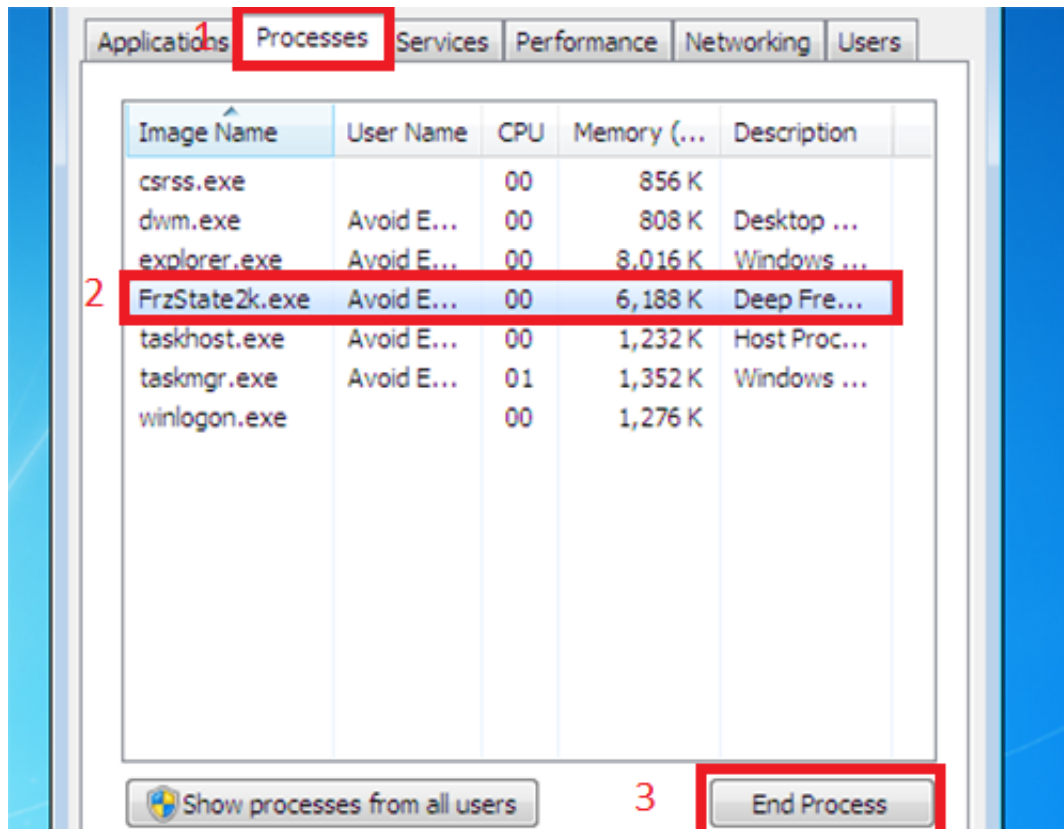

Download from
Dreamstime.com

This watermarked comp image is for previewing purposes only.

ID 35103813

© Yulia Gapeenko | Dreamstime.com

[Carsoft Mercedes Benz 7.6. \(K L . COM USB \) \[\]](#)

[Carsoft Mercedes Benz 7.6. \(K.L. COM USB\) .\[\]](#)